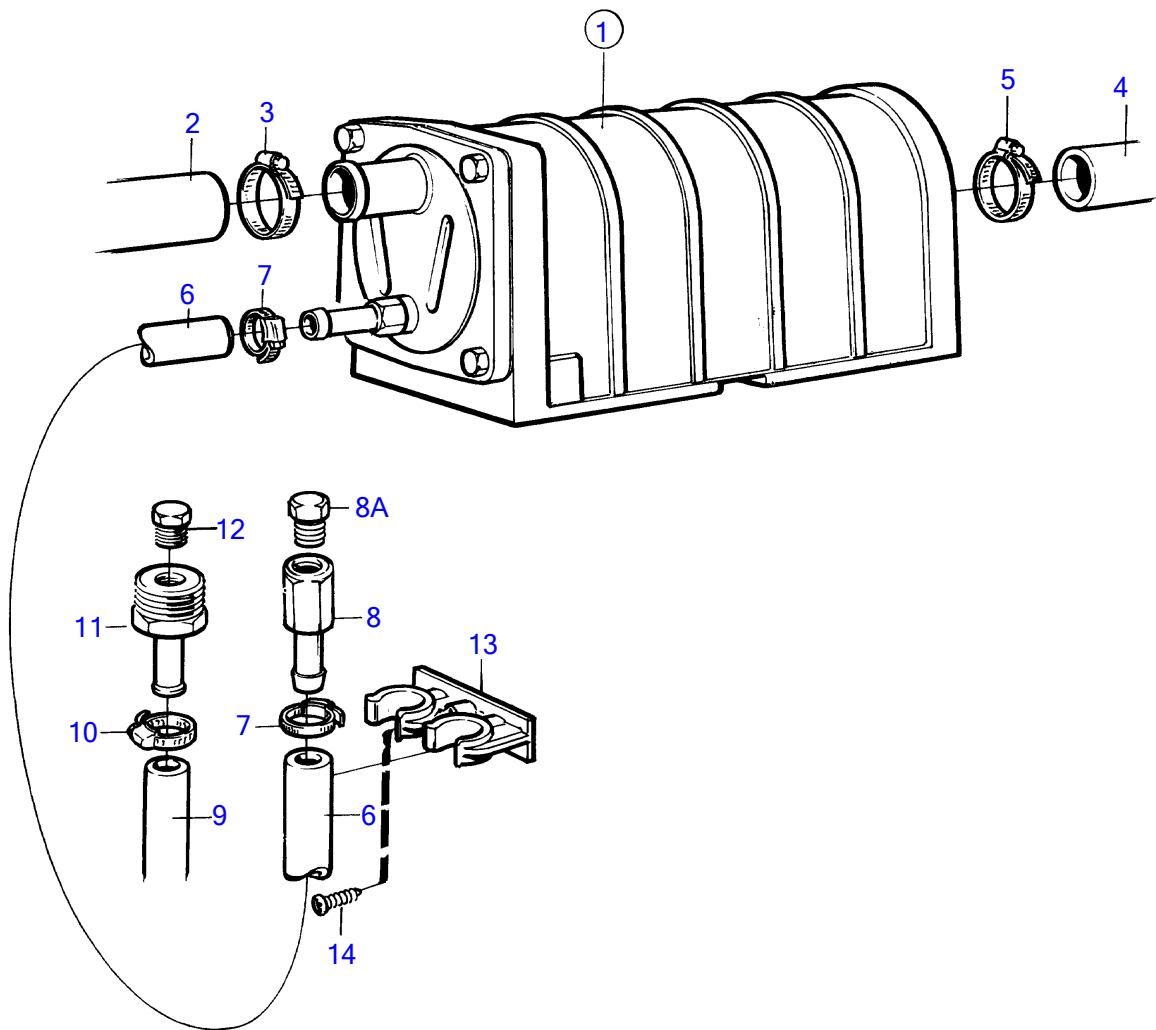

KAD42A

KAD42A

REF	PART NO.	QTY	DESCRIPTION	NOTES
1	860635	1	Oil cooler	
2	860404	1	Hose	Oil cooler-after cooler
3	943475	1	Hose clamp	
4	861018	1	Hose	Sea water filter-oil cooler, (860695)
5	943475	1	Hose clamp	
6	952967	X	Hose	L=900mm
7	943470	2	Hose clamp	
8	860943	1	Hose nipple	
8A	180759	1	Plug	
9	952967	X	Hose	L=900mm, see group 2A
10	943470	1	Hose clamp	
11	860801	1	Nipple	Obsolete part
12	192134	1	Plug	
13	860817	1	Clip	Obsolete part
14	955119	2	Cross recessed screw	